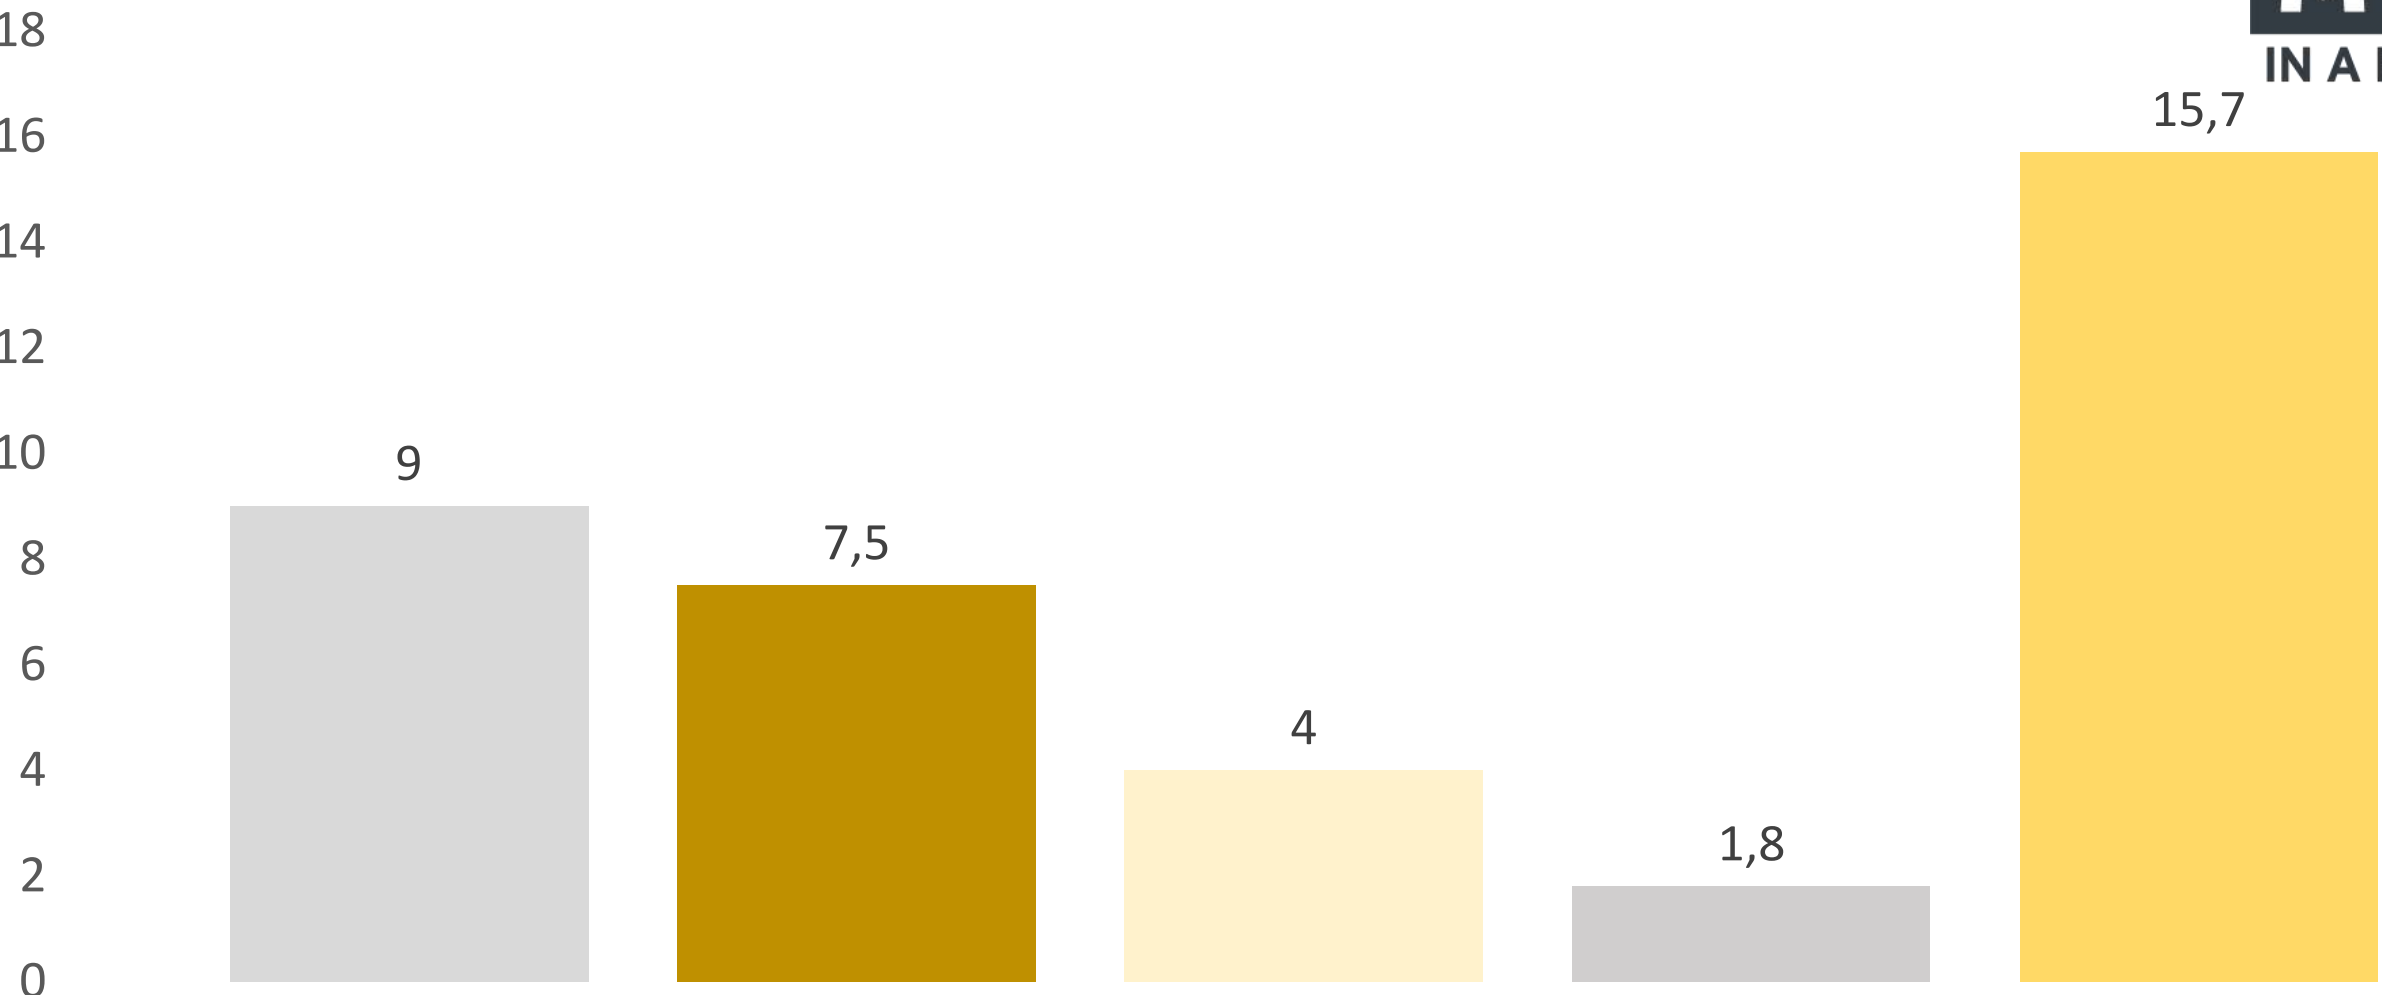

Hours of fase shift

■ Cellulose ■ Woodwool ■ mineral wool ■ Poystyreen ■ Hempcrete