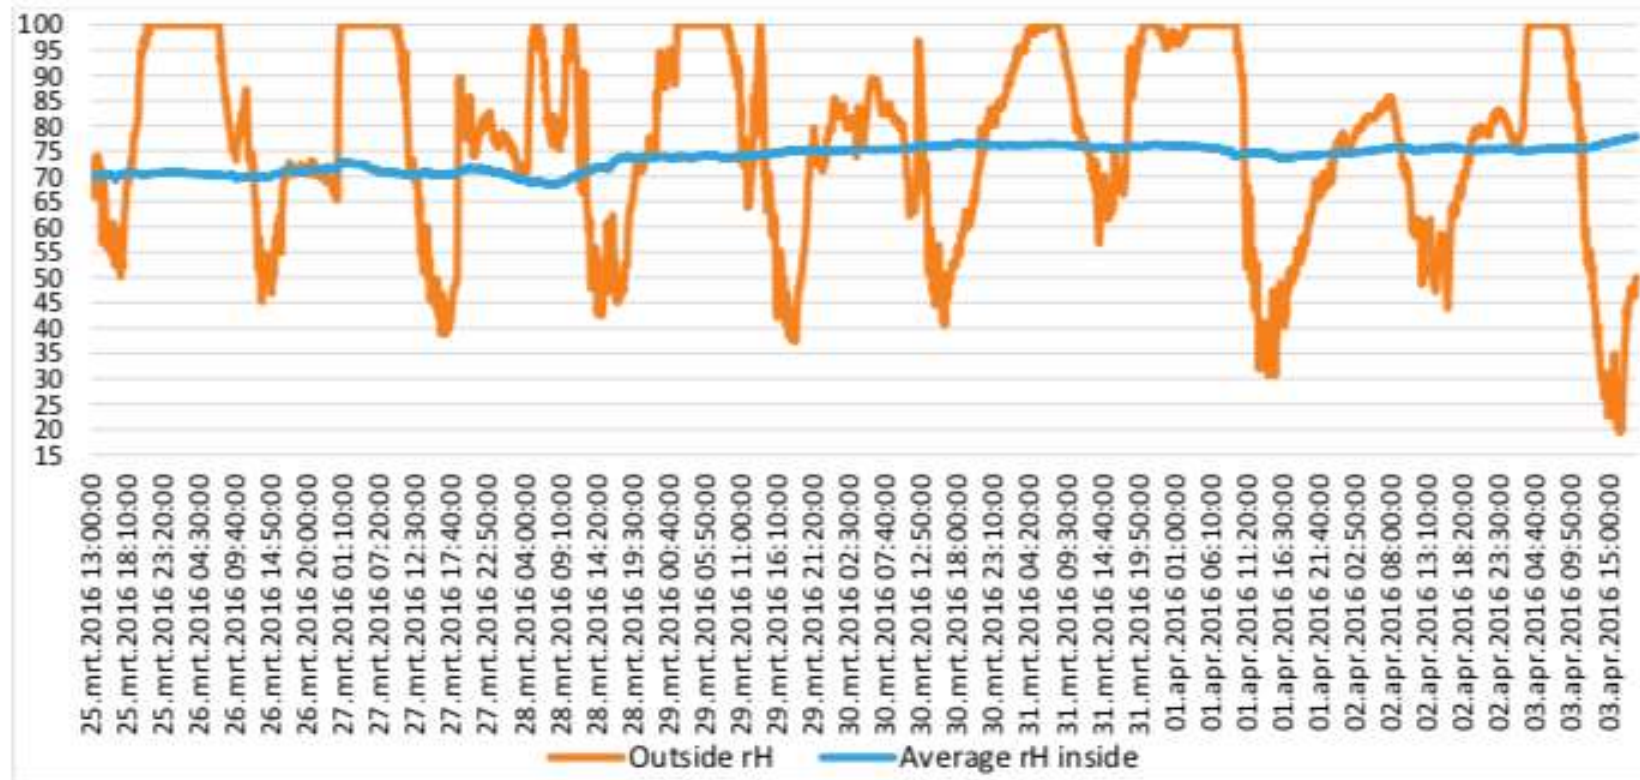

# Hemplime as a regulator of RH

Figure 9: Koele berging: relative humidity distribution - average

**HE  
MP**  
IN A BOX

- Interests?

**HE  
MP**  
IN A BOX 

**PROTECTED BY NATURE**